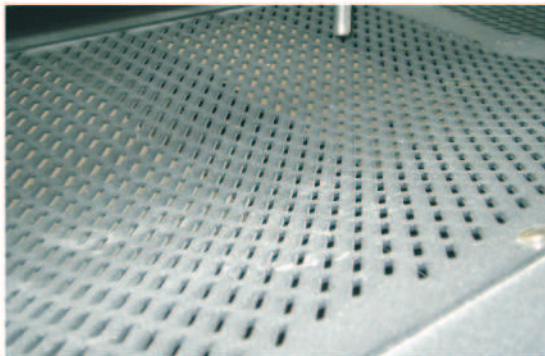

***CropMaster***

***Elmer's Header and Pick-Up***

**Your harvest specialist for a clean crop  
in the bin — not on the field.**

**For use with your edible beans and cereals.**

The tough 26" floating auger and 5" flighting delivers smoother higher volume feeding for today's large capacity combines.

Fall-out protection steel, or alternate composite fingers prevent combine rotor damage.

The rugged 12 gauge 45° angle slotted screen ensures dirt removal before it gets to your combine. Optional solid pan available.

The 9 bar Pick-Up gently lifts and conveys your swath to minimize shatter in crops such as canola and edible beans. In uneven terrain, the torsion flex system follows the ground to pick up all the crop. The CropMaster Head and Elmer's Pick-Up, designed to harvest when you are ready.

## Available in 14', 22' and 30' widths.