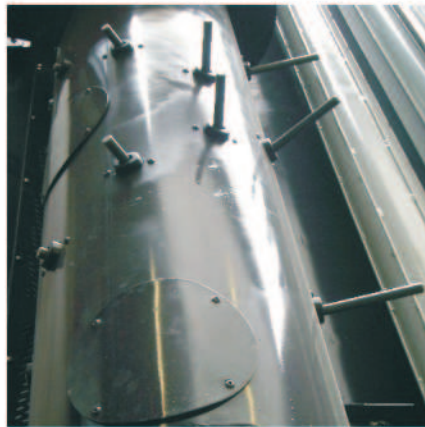

***CropMaster***

***Elmer's Header and Pick-Up***

**Your harvest specialist for a clean crop  
in the bin — not on the field.**

**For use with your edible beans and cereals.**

The tough 26" floating auger and 5" flighting delivers smoother higher volume feeding for today's large capacity combines.

Fall-out protection steel, or alternate composite fingers prevent combine rotor damage.

The rugged 12 gauge 45° angle slotted screen ensures dirt removal before it gets to your combine. Optional solid pan available.

The 9 bar Pick-Up gently lifts and conveys your swath to minimize shatter in crops such as canola and edible beans. In uneven terrain, the torsion flex system follows the ground to pick up all the crop. The CropMaster Head and Elmer's Pick-Up, designed to harvest when you are ready.